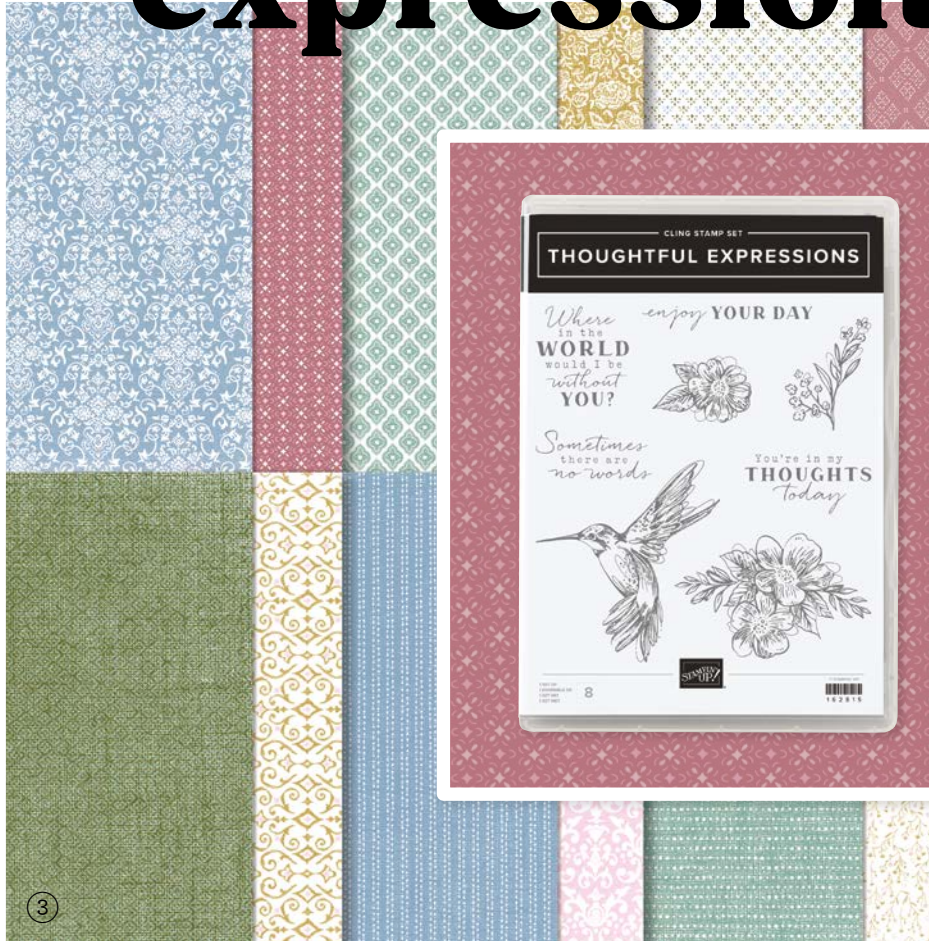

poetic expressions

SUITE COLLECTION

162826

$133.75 AUD | $161.00 NZD

Cling

Suite collection includes one of each item listed below.

1. THOUGHTFUL EXPRESSIONS BUNDLE

162822

$109.00 $98.00 AUD | $131.00 $117.75 NZD

10% **BUNDLED SAVINGS!** Cling

Thoughtful Expressions Stamp Set
+ Thoughtful Expressions Dies (p. 73)

2. CHAMPAGNE IRIDESCENT DOTS

162824 | $14.00 AUD | $17.00 NZD

600 loose pieces. Size range: 3–6 mm.

3. POETIC EXPRESSIONS 12" X 12"

(30.5 X 30.5 CM) DESIGNER SERIES PAPER

162814 | $21.75 AUD | $26.25 NZD

12 sheets: 2 each of 6 double-sided designs*.
Acid free, lignin free.

*Visit stampinup.com.au or stampinup.nz and search by item number to see enlarged images and detailed product information.

3

1

2