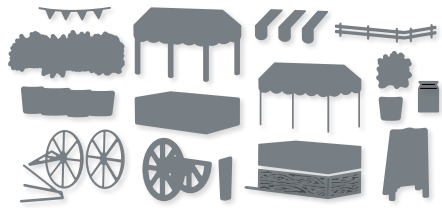

FLOWER CART DIES
162780 | $60.00 AUD | $72.00 NZD
15 dies. Largest die: 2-1/4" x 1-1/2"
(5.7 x 3.8 cm).