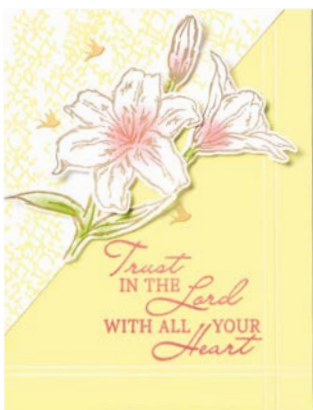

EASTER LILIES DIES
162785 | $60.00 AUD | $72.00 NZD
11 dies. Largest die: 2" x 3-1/8" (5.1 x 7.9 cm).

10%
BUNDLED SAVINGS

EASTER LILIES BUNDLE
162786 | ~~$102.00~~ $91.75 AUD | ~~$123.00~~ $110.50 NZD
Photopolymer
Easter Lilies Stamp Set (p. 26) + Easter Lilies Dies