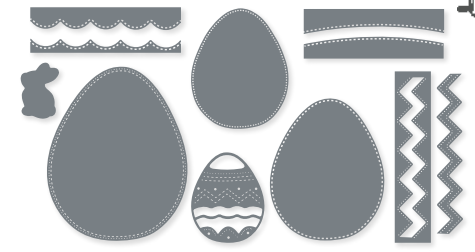

EXCELLENT EGGS DIES
162807 | $44.00 AUD | $53.00 NZD
8 dies. Largest die: 2-3/4" x 3-7/16" (7 x 8.7 cm).

10%
BUNDLED SAVINGS

EVERYDAY DETAILS BUNDLE
162865 | ~~$102.00~~ $91.75 AUD | ~~$123.00~~ $110.50 NZD
Cling
Everyday Details Stamp Set (p. 28) + Everyday Details Dies

10%
BUNDLED SAVINGS

EXCELLENT EGGS BUNDLE
162808 | ~~$85.00~~ $76.50 AUD | ~~$102.00~~ $91.75 NZD
Cling
Excellent Eggs Stamp Set (p. 27) + Excellent Eggs Dies