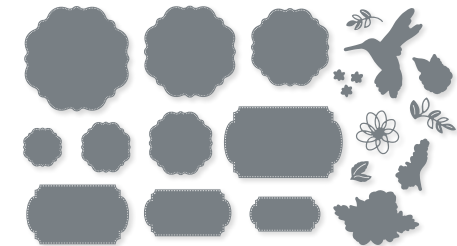

THOUGHTFUL EXPRESSIONS DIES
162821 | $65.00 AUD | $78.00 NZD
19 dies. Largest die: 3-11/16" x 3-11/16"
(9.4 x 9.4 cm).

10%
BUNDLED SAVINGS

SUBMARINE LIFE BUNDLE
162774 | ~~$81.00~~ $72.75 AUD | ~~$98.00~~ $88.00 NZD
Photopolymer
Submarine Life Stamp Set (p. 52) + Submarine Life Builder Punch

10%
BUNDLED SAVINGS

THOUGHTFUL EXPRESSIONS BUNDLE
162822 | ~~$109.00~~ $98.00 AUD | ~~$131.00~~ $117.75 NZD
Cling
Thoughtful Expressions Stamp Set (p. 62)
+ Thoughtful Expressions Dies