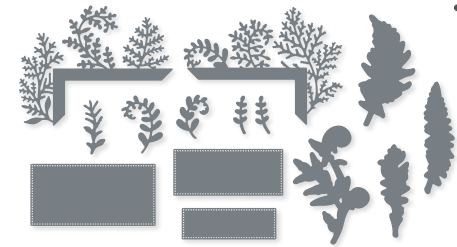

WILD FERNS DIES
162654 | $58.00 AUD | $70.00 NZD
13 dies. Largest die: 3-1/4" x 2-1/2" (8.3 x 6.4 cm).

10%
BUNDLED SAVINGS

WILD FERNS BUNDLE
162655 | ~~$100.00~~ $90.00 AUD | ~~$121.00~~ $108.75 NZD
Cling
Wild Ferns Stamp Set (p. 21) + Wild Ferns Dies