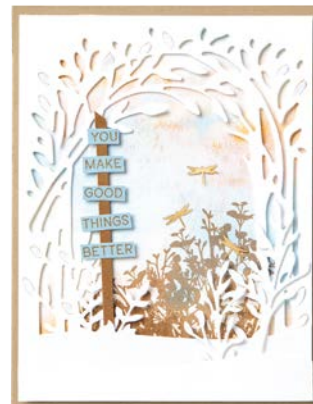

DELICATE FOREST DIES
162679 | $67.00 AUD | $80.00 NZD
7 dies. Largest die: 3-7/8" x 4-7/8" (9.8 x 12.4 cm).

10%
BUNDLED SAVINGS

DELICATE FOREST BUNDLE
162680 | ~~$102.00~~ $91.75 AUD | ~~$122.00~~ $109.75 NZD
Photopolymer
Delicate Forest Stamp Set (p. 17) + Delicate Forest Dies