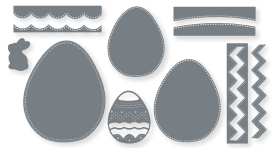

HELLO
Spring

EXCELLENT EGGS • 162801 | $41.00 AUD | $49.00 NZD
7 cling stamps (suggested clear blocks: c, e, h)
O Coordinates with Excellent Eggs Dies

10%
BUNDLED SAVINGS

+