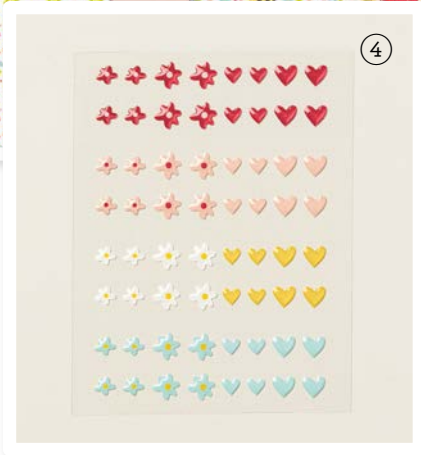

bee mine

SUITE COLLECTION
162560
$132.00 AUD | $160.00 NZD
Photopolymer
Suite collection includes one of each item listed below.

1. BEE MY VALENTINE BUNDLE • 162554
~~$76.00~~ $68.25 AUD | ~~$92.00~~ $82.75 NZD
10% **BUNDLED SAVINGS** Photopolymer
Bee My Valentine Stamp Set
+ Bee Builder Punch (p. 67)

2. SWEET SORBET 1/4" (6.4 MM) BORDERED RIBBON • 162558
$14.00 AUD | $17.00 NZD
10 yards (9.1 m).

3. SQUARE PILLOW BOXES 162559 | $14.00 AUD | $17.00 NZD
10 white stampable boxes. Folded box:
4" x 4" x 1-3/4" (10.2 x 10.2 x 4.4 cm). Food safe.

4. ADHESIVE-BACKED HEARTS & FLOWERS 162557 | $14.00 AUD | $17.00 NZD
64 pieces. Size range: 6–9 mm. Sweet Sorbet, Petal Pink, white, Daffodil Delight, Pool Party.

5. BEE MINE 12" X 12" (30.5 X 30.5 CM) DESIGNER SERIES PAPER 162546 | $21.75 AUD | $26.25 NZD
12 sheets: 2 each of 6 double-sided designs*. Acid free, lignin free.

*Visit stampinup.com.au or stampinup.nz and search by item number to see enlarged images and detailed product information.