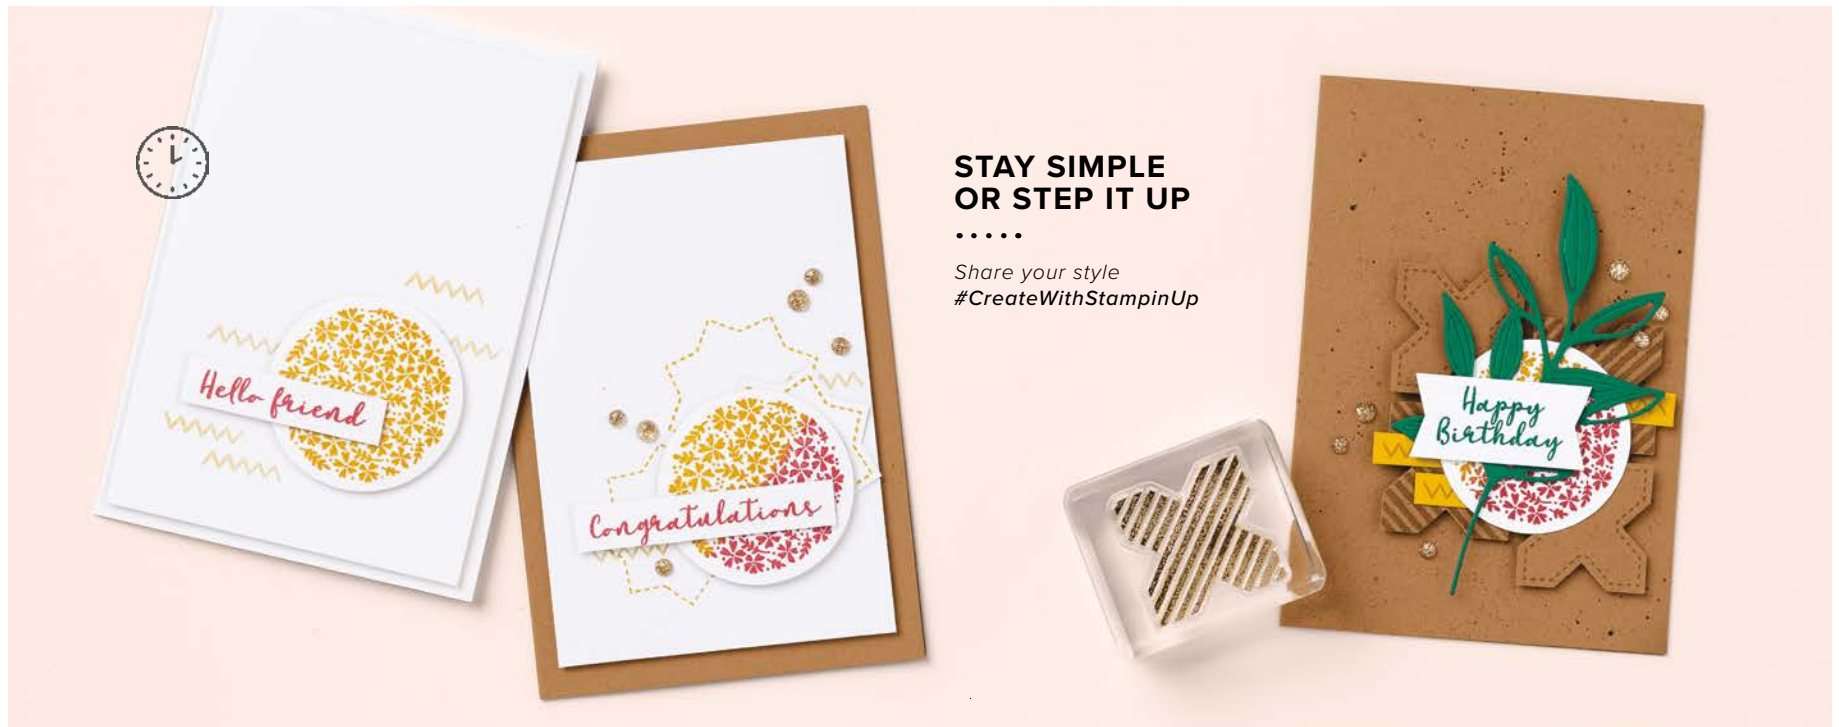

**DIST
INK
TIVE™**

10%
BUNDLED SAVINGS

+

TRANSLUCENT FLORALS BUNDLE
162253 | ~~\$106.00~~ \$95.25 AUD | ~~\$127.00~~ \$114.25 NZD
Cling
Translucent Florals Stamp Set + Translucent Florals Dies (p. 72)

TRANSLUCENT FLORALS DIES • 162252
\$60.00 AUD | \$72.00 NZD
Use with a Stampin' Cut & Emboss Machine (p. 10).
18 dies. Largest die: 2-1/4" x 3-1/4" (5.7 x 8.3 cm).