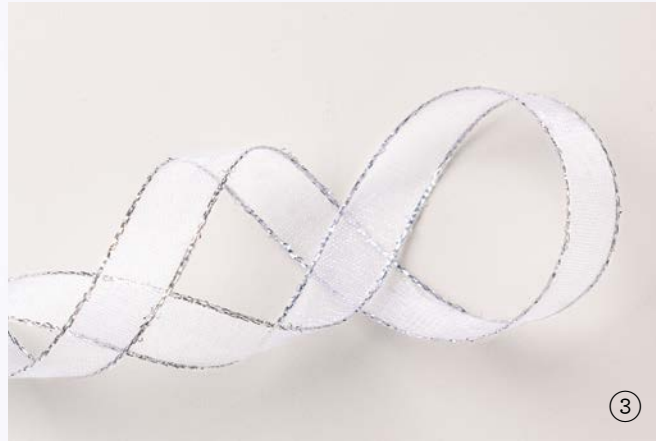

①

②

1. MAGICAL MEADOW BUNDLE • 162144
~~$112.00~~ $100.75 AUD | ~~$135.00~~ $121.50 NZD
10% BUNDLED SAVINGS Cling
Magical Meadow Stamp Set
+ Magical Meadow Dies (p. 69)

2. FACETED GEMS TRIO PACK • 162148
$13.25 AUD | $15.75 NZD
75 adhesive-backed pieces. 6 mm.
Lost Lagoon, white, Smoky Slate.

3. SILVER & WHITE 1/2" (1.3 CM) SHEER RIBBON
162149 | $15.75 AUD | $19.00 NZD
10 yards (9.1 m).

③

④

4. SNOWFLAKE MAGIC 12" X 12"
(30.5 X 30.5 CM) SPECIALTY DESIGNER SERIES
PAPER • 162147 | $17.50 AUD | $21.00 NZD
6 sheets: 2 each of 3 single-sided designs* with
foil. Acid free, lignin free. Lost Lagoon, silver.

5. WINTER MEADOW 12" X 12"
(30.5 X 30.5 CM) DESIGNER SERIES PAPER
162133 | $21.75 AUD | $26.25 NZD
12 sheets: 2 each of 6 double-sided designs*.
Acid free, lignin free.

*Visit stampinup.com.au or stampinup.nz and search
by item number to see enlarged images and detailed
product information.

⑤

- PRETTY PEACOCK
- LOST LAGOON
- MISTY MOONLIGHT
- BLUEBERRY BUSHEL
- MOODY MAUVE
- SMOKY SLATE