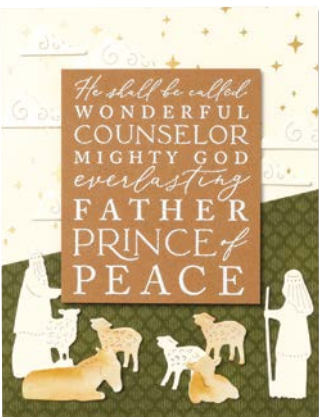

NIGHT DIVINE DIES
161996 | $47.00 AUD | $57.00 NZD
8 dies. Largest die: 3-3/4" x 4-3/4"
(9.5 x 12.1 cm).

10%
BUNDLED SAVINGS

NIGHT DIVINE BUNDLE
161997 | ~~$94.00~~ $84.50 AUD | ~~$114.00~~ $102.50 NZD
Cling
Night Divine Stamp Set (p. 16) + Night Divine Dies