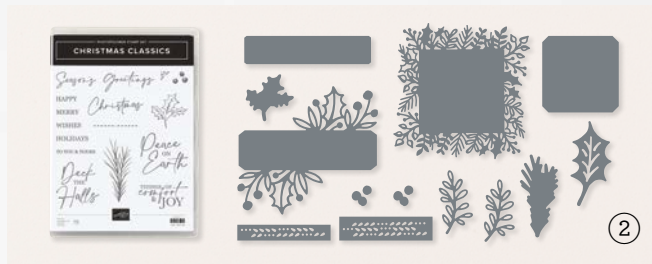

1

2

3

4

5

6

CHERRY COBBLER REAL RED OLD OLIVE SHADED SPRUCE PECAN PIE PEBBLED PATH

1. JOY OF NOEL BUNDLE • 161967
~~$95.00~~ $85.50 AUD | ~~$114.00~~ $102.50 NZD
10% BUNDLED SAVINGS Photopolymer
Joy of Noel Stamp Set + Joy of Noel Dies (p. 69)

2. CHRISTMAS CLASSICS BUNDLE • 161977
~~$102.00~~ $91.75 AUD | ~~$123.00~~ $110.50 NZD
10% BUNDLED SAVINGS Photopolymer
Christmas Classics Stamp Set
+ Christmas Classics Dies (p. 68)

3. LOOSE HOLLY GEMS & SEQUINS
161981 | $14.00 AUD | $17.00 NZD
550 pieces. 0.3–1.2 cm. Real Red, gold, Shaded Spruce.

4. BLACK & VERY VANILLA 3/8" (1 CM) LARGE CHECK RIBBON
161982 | $14.00 AUD | $17.00 NZD
10 yards (9.1 m).

5. JOYFUL 12" X 12" (30.5 X 30.5 CM) SPECIALTY DESIGNER SERIES PAPER
161980 | $21.00 AUD | $25.25 NZD
8 sheets: 2 each of 4 single-sided designs*. Includes gold foil. Acid free, lignin free. Cherry Cobbler, gold, Shaded Spruce.

6. JOY OF CHRISTMAS 12" X 12" (30.5 X 30.5 CM) DESIGNER SERIES PAPER
161958 | $21.75 AUD | $26.25 NZD
12 sheets: 2 each of 6 double-sided designs*. Acid free, lignin free.

*Visit stampinup.com.au or stampinup.nz and search by item number to see enlarged images and detailed product information.