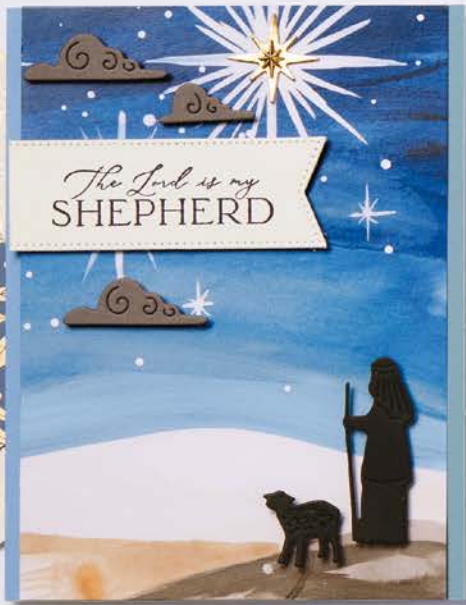

SUITE

© HOLY NIGHT

SUITE COLLECTION • 162012 | $252.50 AUD | $305.25 NZD

Cling & photopolymer

Suite collection includes one of each item listed on the next page.