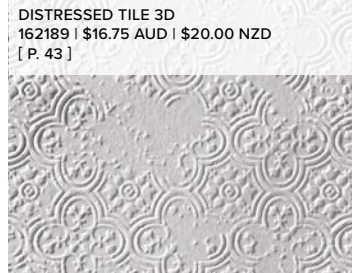

DISTRESSED TILE 3D
162189 | $16.75 AUD | $20.00 NZD
[P. 43]