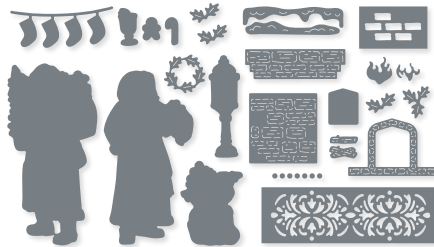

SAINT NICHOLAS DIES
162352 | $60.00 AUD | $72.00 NZD
21 dies. Largest die: 1-13/16" x 3-5/8"
(4.6 x 9.2 cm).

10%
BUNDLED SAVINGS

SAINT NICHOLAS BUNDLE
163859 | ~~$107.00~~ $96.25 AUD | ~~$129.00~~ $116.00 NZD
Cling
Saint Nicholas Stamp Set (p. 11) + Saint Nicholas Dies