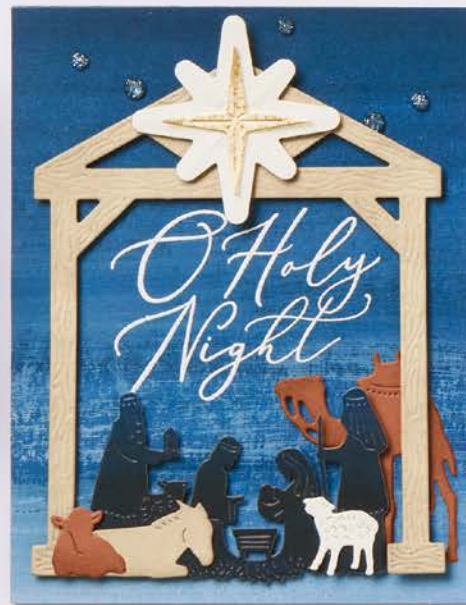

SUITE

© HOLY NIGHT

SUITE COLLECTION • 162012 | $252.50 AUD | $305.25 NZD

Cling & photopolymer

Suite collection includes one of each item listed on the next page.