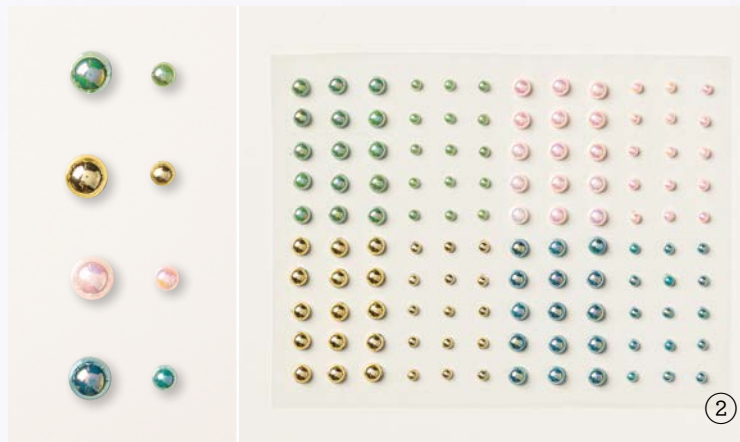

①

②

③

④

POPPY PARADE

CALYPSO CORAL

WILD WHEAT

MOSSY MEADOW

GARDEN GREEN

PRETTY PEACOCK

1. MODERN GARDEN BUNDLE • 162235
~~$81.00~~ $72.75 AUD | ~~$98.00~~ $88.00 NZD
10% BUNDLED SAVINGS Photopolymer
Modern Garden Stamp Set +
Modern Oval Punch (p. 70)

2. BLOOMING PEARLS • 162238
$14.00 AUD | $17.00 NZD
120 adhesive-backed pieces: 30 each of
4 colours. 3 mm, 5 mm. Garden Green, gold,
Petal Pink, Pretty Peacock.

3. CALYPSO CORAL 3/16" (4.8 MM)
BRAIDED LINEN TRIM • 162239
$14.00 AUD | $17.00 NZD
10 yards (9.1 m).

4. GARDEN WALK 6" X 6" (15.2 X 15.2 CM)
DESIGNER SERIES PAPER • 162227
$21.75 AUD | $26.25 NZD
48 sheets: 6 each of 8 double-sided designs*.
Acid free, lignin free.

*Visit stampinup.com.au or stampinup.nz and search
by item number to see enlarged images and detailed
product information.