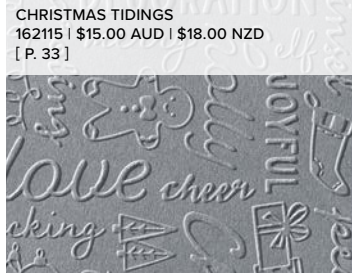

WINTER OWLS  
162156 | \$60.00 AUD  
\$72.00 NZD [ P. 26 ]

WISHES ALL AROUND  
162065 | \$63.00 AUD  
\$76.00 NZD [ P. 35 ]

**HYBRID**

**EMBOSSING FOLDER**

**EMBOSSING FOLDERS**

STARS AT NIGHT HYBRID  
162006 | \$68.00 AUD | \$82.00 NZD  
[ P. 17 ]

CHEERY PATTERNS  
162287 | \$15.00 AUD | \$18.00 NZD  
[ P. 60 ]

CHRISTMAS TIDINGS  
162115 | \$15.00 AUD | \$18.00 NZD  
[ P. 33 ]

DISTRESSED TILE 3D  
162189 | \$16.75 AUD | \$20.00 NZD  
[ P. 43 ]

SNOWFLAKE SKY 3D  
162026 | \$19.25 AUD | \$23.25 NZD  
[ P. 23 ]