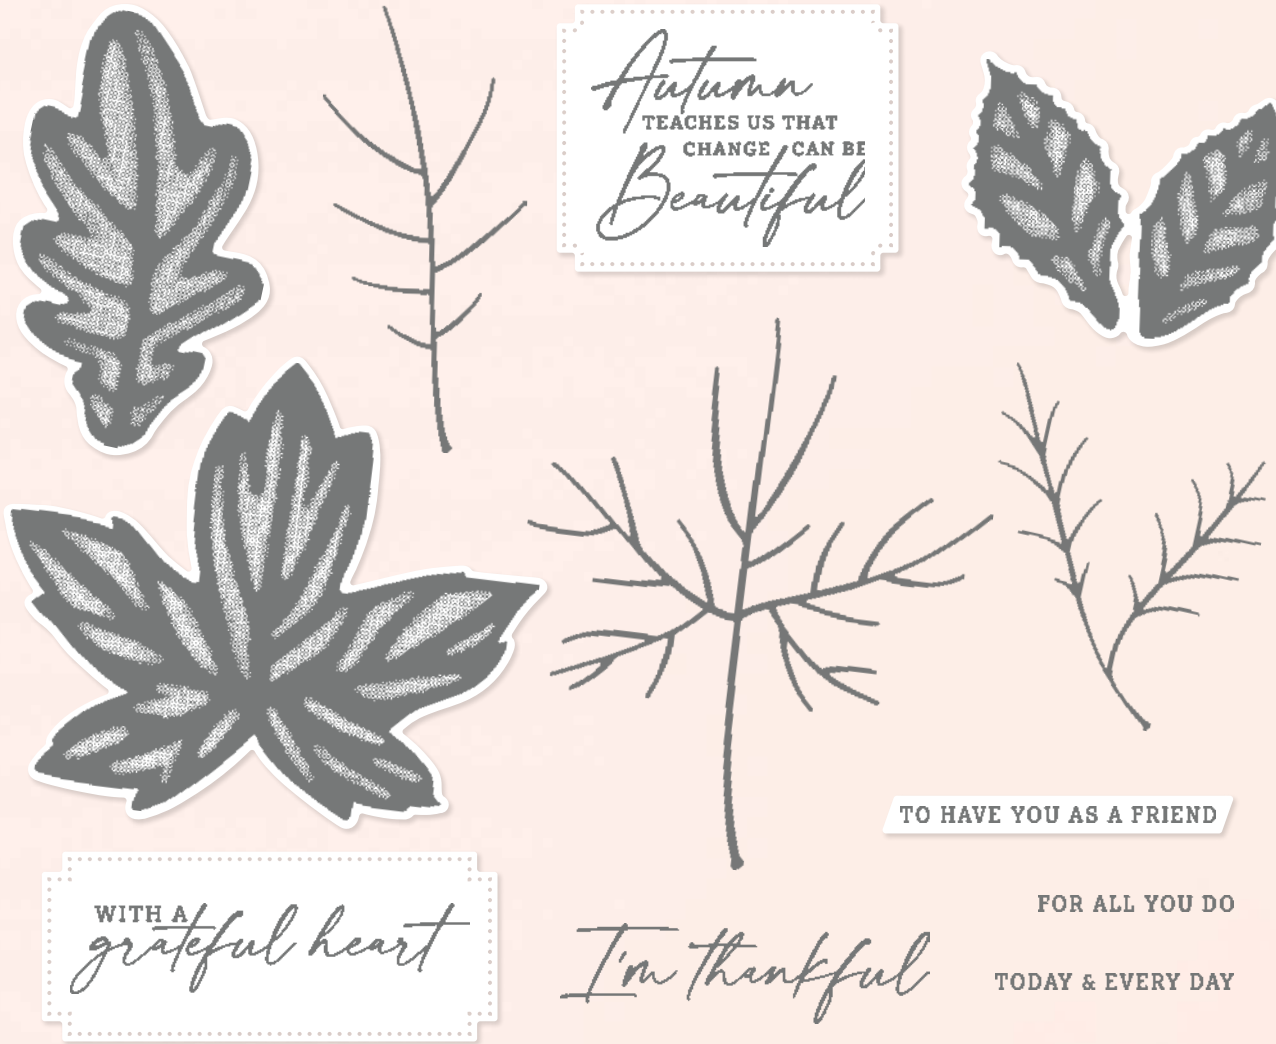

⑥

COPPER CLAY

MOSSY MEADOW

PRETTY PEACOCK

MOODY MAUVE

VERY VANILLA

COPPER FOIL

AUTUMN LEAVES • 162179 | \$42.00 AUD | \$51.00 NZD