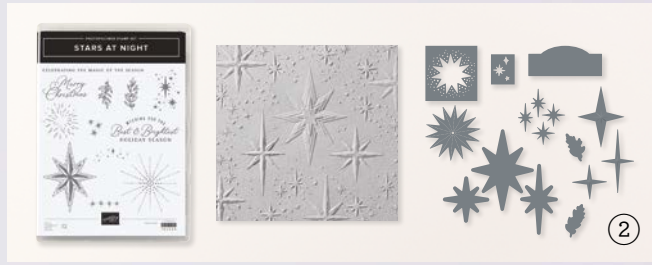

COPPER CLAY   MISTY MOONLIGHT   BOHO BLUE   NIGHT OF NAVY   CRUMB CAKE   PEBBLED PATH